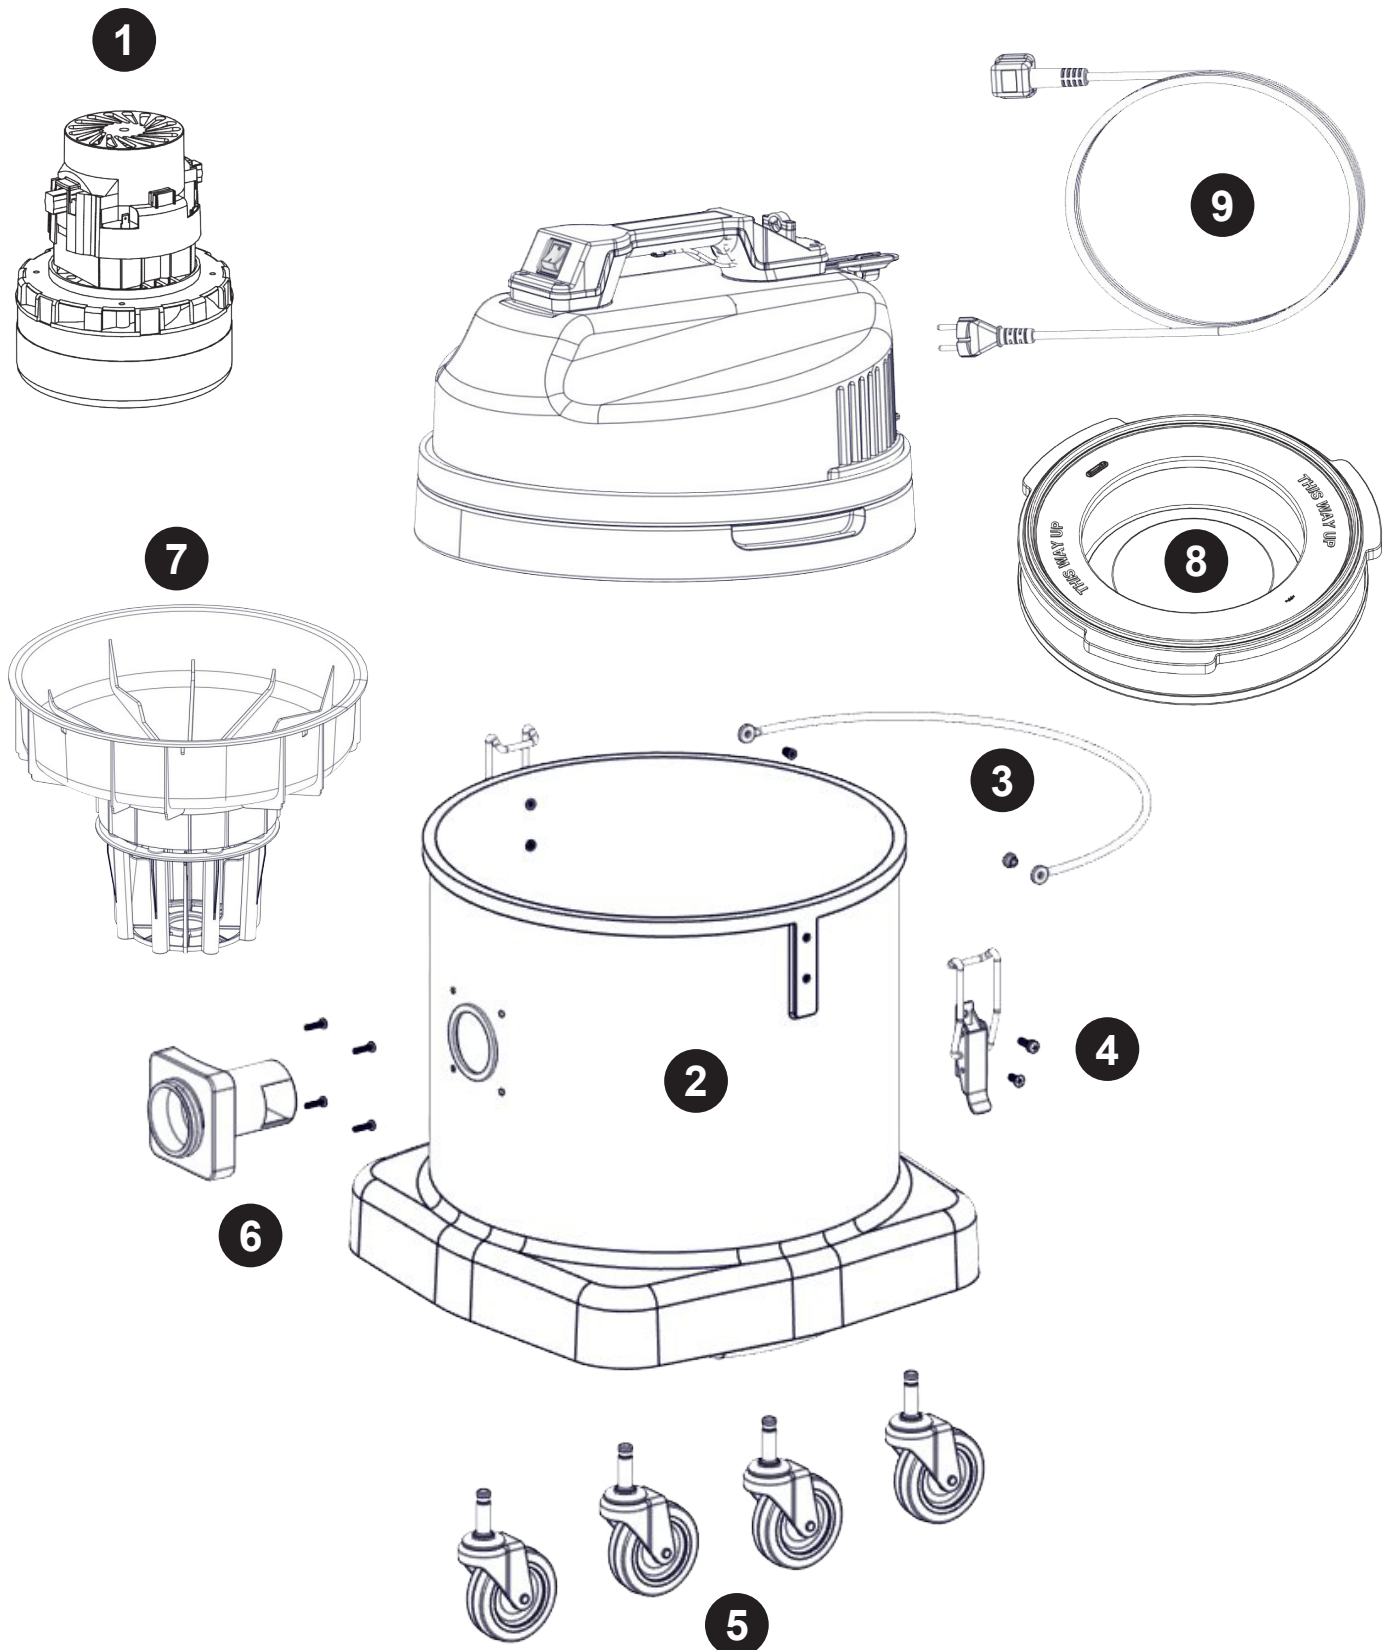

CV570 CVD570 Exploded Spares

Wet & Dry Vacuum

Num	Description	Num
1	230V 2 STAGE D.I BYPASS MOTOR ASSY (14 INCH WV/CT/NT)	323030
	120V 2 STAGE D.I BYPASS MOTOR ASSY (BL21101)(MARKED 120V) (14 INCH WVD/CTD)	323029
	230V 2 STAGE D.I BYPASS MOTOR ASSY (14 INCH WVD/CTD)	323014
2	CV570 BLUE DRUM ASSEMBLY	525097
3	BUCKET HANDLE CRANKED PNT BLACK	418512
	SPACER BUCKET HANDLE WV575/750	208025
4	BLACK TOGGLE FASTENER 30-1665 MSBL	206135
	M5.16MM LG.POZI-PAN.SCREW.Z/PL.SEM	219045
	M5.12MM LG.POZI-PAN.SCREW.Z/PL.C/SUNK	219330
5	3 INCH STEM FITTING CASTOR	204060
6	FLANGE NECK BAYONET	270161
	WATER DEFLECTOR (470FFT)	227811
	NO8.5/8 INCH LG.POZI-PAN.SCREW.STAINLESS STEEL.PLASTITE	219370
7	CV FLOAT ASSEMBLY	502988
8	CARTRIDGE FILTER (CV/CVD Only)	900391
9	10 METRE X 1MM X 2 CORE YELLOW CABLE (SOCKET WITH UK PLUG)	911549
	MAINS CABLE.YELLOW.10000.2m5.2.INDUSTRIAL 32A PLUG.STRIPPED	911743
	10.0MT X 1.5MM X 2 CORE YELLOW CABLE (SOCKET + PLUG) EURO	236144
	10.0MT X 1MM X 2 CORE YELLOW CABLE (SOCKET + PLUG) EURO	236123

CV CVD Accessories (607241 Kit BS8)

Image Reference	Item Description	Part Number	Item Quantity
	2.4m NuFlex Threaded hose	602102	1
	38mm Stainless Steel tube Set	602917	1
	ProFlo WET Floor tool	602380	1
	ProFlo DRY Floor Tool	602381	1